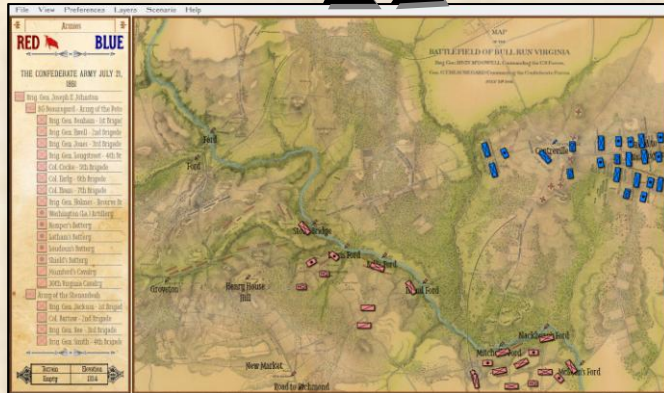

The General Staff: Black Powder opening screen:

The Army Editor

The Map Editor

The Scenario Editor