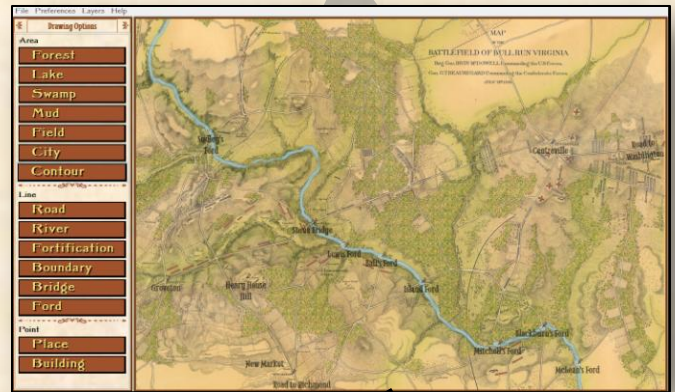

The General Staff: Black Powder opening screen:

The Army Editor

The Map Editor

The Scenario Editor